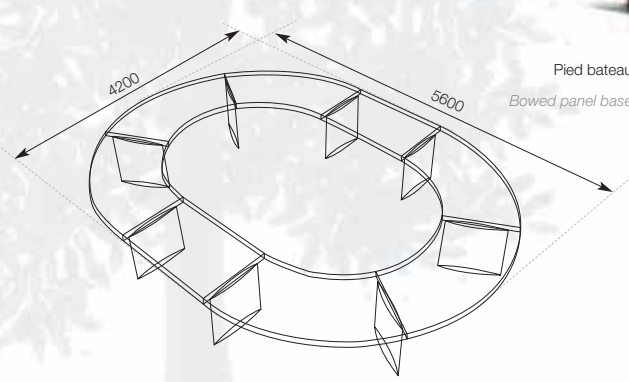

Table de forme oblongue

Rectangular table

- Composition 22 places
- Placage chêne tabac
- Avec voile de fond
- Profil Corvette
- Cuir 2 réf. 6029
- Pied bateau
- 22-seat layout
- "Tobacco" oak veneer
- With modesty panel
- Corvette shape
- Leather 2 ref. 6029
- Bowed panel base

Programme
Couleur Bois Évolution

Fauteuil PANAMA FF 104 CTC Cuir 2 Réf. 6029
Armchair PANAMA FF 104 CTC Leather 2 Ref. 6029