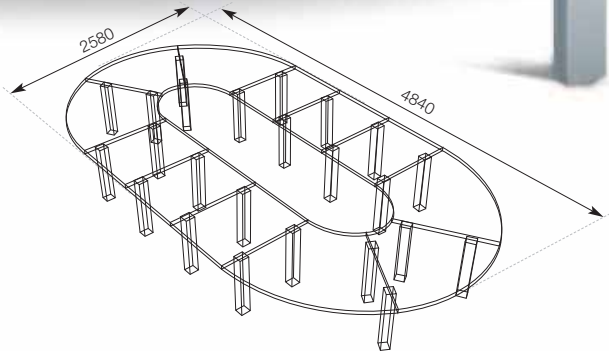

Table de forme oblongue

Rectangular table

- Composition 16 places
- Placage noyer moka
- Profil Jonque
- Pied rectangle métal gris
- 16-seat layout
- Mocha walnut veneer
- Jonque shape
- Rectangular grey metal leg