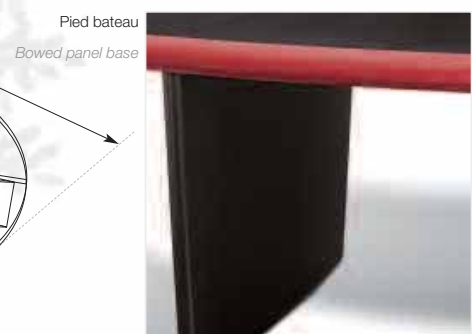

Table de forme oblongue

Rectangular table

- Composition 22 places
- Placage chêne tabac
- Avec voile de fond
- Profil Corvette
- Cuir 2 réf. 6029
- Pied bateau
- 22-seat layout
- "Tobacco" oak veneer
- With modesty panel
- Corvette shape
- Leather 2 ref. 6029
- Bowed panel base

Programme
Couleur Bois Évolution

Fauteuil PANAMA FF 104 CTC Cuir 2 Réf. 6029
Armchair PANAMA FF 104 CTC Leather 2 Ref. 6029